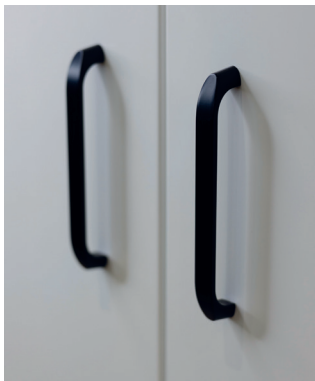

# NEW PRODUCTS

NEW 20 Base Unit

NEW Matt Black  
& Brushed Brass  
Handle Options

[View Product](#)

We have further enhanced our popular Q-Line Fitted Furniture Range with the introduction of a 200mm Single Door Base Unit in Gloss White, Matt Moonlight Blue & Platinum Grey Finishes.

For extra versatility we have also introduced the Slim 'D' Handle design in both Matt Black and Brushed Brass finish to further compliment the range.